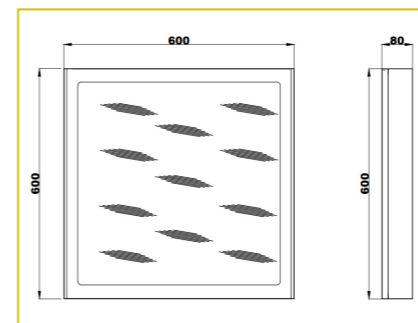

WORKWISE GLOW 2x2 - SURFACE

MODEL NO. & DESCRIPTION	WATTAGE	CRI	CCT	TOTAL LUMENS
TSDLCL 28W 2x2 WORKWISE GLOW	28W	80+	4000K	2160 LUMENS
TSDLCL 36W 2x2 WORKWISE GLOW	36W	80+	4000K	4320 LUMENS