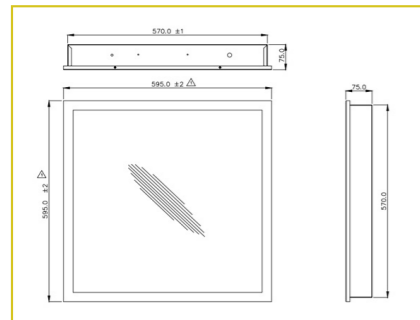

WORKWISE 2x2 - RECESS GLOW

MODEL NO. & DESCRIPTION	WATTAGE	CRI	CCT	TOTAL LUMENS
TRDSLCL 28W 2x2 WORKWISE GLOW	28W	80+	4000K	2160 LUMENS
TRDSLCL 36W 2x2 WORKWISE GLOW	36W	80+	4000K	4320 LUMENS
TRDSLCL 40W 2x2 WORKWISE GLOW	40W	80+	4000K	4800 LUMENS