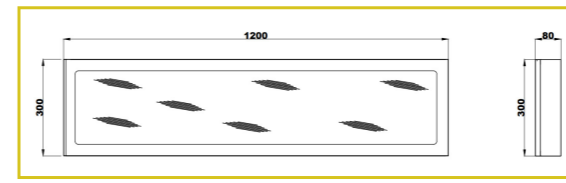

WORKWISE 4x1 - SURFACE GLOW

MODEL NO. & DESCRIPTION	WATTAGE	CRI	CCT	TOTAL LUMENS
TSDLCL 28W 4x1 WORKWISE GLOW	28W	80+	4000K	2160 LUMENS
TSDLCL 36W 4x1 WORKWISE GLOW	36W	80+	4000K	4320 LUMENS