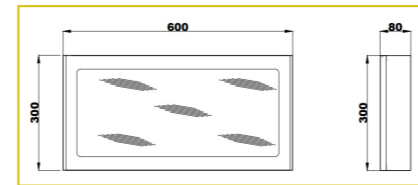

WORKWISE GLOW 2x1 - SURFACE

MODEL NO. & DESCRIPTION	WATTAGE	CRI	CCT	TOTAL LUMENS
TSDLCL 18W 2x1 WORKWISE GLOW	18W	80+	4000K	2160 LUMENS