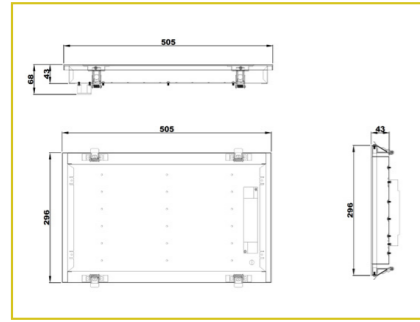

WORKWISE 2x1 - RECESS GLOW

MODEL NO. & DESCRIPTION	WATTAGE	CRI	CCT	TOTAL LUMENS
TRDSLCL 18W 2x1 WORKWISE GLOW	18W	80+	4000K	2160 LUMENS
TRDSLCL 20W 2x1 WORKWISE GLOW	20W	80+	4000K	2400 LUMENS