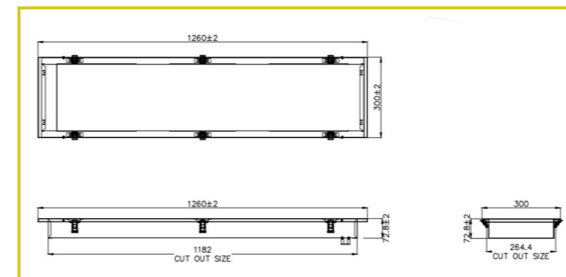

WORKWISE 4x1 - Recess GLOW

MODEL NO. & DESCRIPTION	WATTAGE	CRI	CCT	TOTAL LUMENS
TRDSLCL 28W 4x1 WORKWISE GLOW	28W	80+	4000K	2160 LUMENS
TRDSLCL 36W 4x1 WORKWISE GLOW	36W	80+	4000K	4320 LUMENS
TRDSLCL 40W 4x1 WORKWISE GLOW	40W	80+	4000K	4800 LUMENS