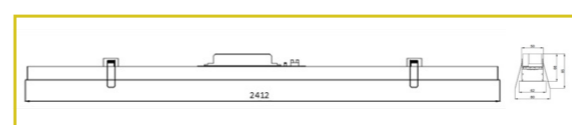

MODEL NO. & DESCRIPTION	WATTAGE	CRI	CCT	TOTAL LUMENS
TRDSLCL 40W WORKWISE LINE 8FT	40W	80+	4000K	4400 LUMENS
TRDSLCL 56W WORKWISE LINE 8FT	56W	80+	4000K	6160 LUMENS
TRDSLCL 72W WORKWISE LINE 8FT	72W	80+	4000K	7920 LUMENS
TRDSLCL 80W WORKWISE LINE 8FT	80W	80+	4000K	8800 LUMENS

Wattage tolerance = ±5%
While this catalogue serves as a general guide, specifications and availability may change. Please verify with **THINK** for the latest updates.