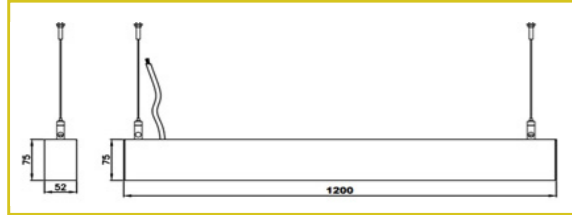

WORKWISE LINE 4ft - SURFACE

MODEL NO & DESCRIPTION	WATTAGE	CRI	CCT	TOTAL LUMENS
TSDLCL 18W WORKWISE LINE 5070 4FT	18W	80+	4000K	1980 LUMENS
TSDLCL 28W WORKWISE LINE 5070 4FT	28W	80+	4000K	3080 LUMENS
TSDLCL 36W WORKWISE LINE 5070 4FT	36W	80+	4000K	3960 LUMENS