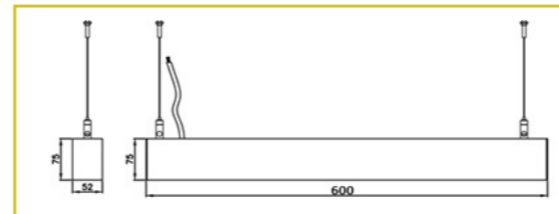

Inbuilt surge protection : CM - DM : 4kV

WORKWISE LINEAR 2ft - SURFACE

LINE

MODEL NO. & DESCRIPTION	WATTAGE	CRI	CCT	TOTAL LUMENS
TSDLCL 10W WORKWISE LINE 5070 2FT	10W	80+	4000K	1100 LUMENS
TSDLCL 12W WORKWISE LINE 5070 2FT	12W	80+	4000K	1320 LUMENS
TSDLCL 14W WORKWISE LINE 5070 2FT	14W	80+	4000K	1540 LUMENS