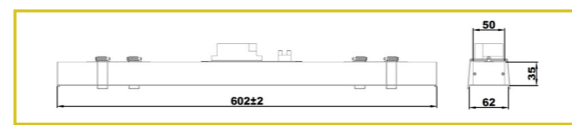

WORKWISE LINEAR 2ft - RECESS

LINEAR 4ft - RECESS

LINEAR 8ft - RECESS

MODEL NO. & DESCRIPTION	WATTAGE	CRI	CCT	TOTAL LUMENS
TRDSLCL 10W WORKWISE LINE 5070 2FT	10W	80+	4000K	1100 LUMENS
TRDSLCL 12W WORKWISE LINE 5070 2FT	12W	80+	4000K	1320 LUMENS
TRDSLCL 14W WORKWISE LINE 5070 2FT	14W	80+	4000K	1540 LUMENS