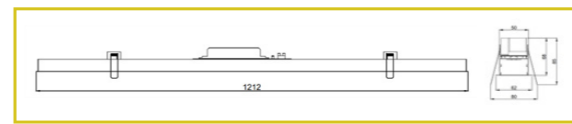

MODEL NO. & DESCRIPTION	WATTAGE	CRI	CCT	TOTAL LUMENS
TRDSLCL 18W WORKWISE LINE 5070 4FT	18W	80+	4000K	1980 LUMENS
TRDSLCL 20W WORKWISE LINE 5070 4FT	20W	80+	4000K	2200 LUMENS
TRDSLCL 25W WORKWISE LINE 5070 4FT	25W	80+	4000K	2750 LUMENS
TRDSLCL 28W WORKWISE LINE 5070 4FT	28W	80+	4000K	3080 LUMENS
TRDSLCL 36W WORKWISE LINE 5070 4FT	36W	80+	4000K	3960 LUMENS
TRDSLCL 40W WORKWISE LINE 5070 4FT	40W	80+	4000K	4400 LUMENS