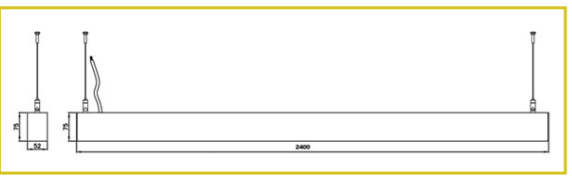

WORKWISE LINE 8ft - SURFACE

MODEL NO. & DESCRIPTION	WATTAGE	CRI	CCT	TOTAL LUMENS
TSDLCL 56W WORKWISE LINE 5070 8FT	56W	80+	4000K	6160 LUMENS
TSDLCL 72W WORKWISE LINE 5070 8FT	72W	80+	4000K	7920 LUMENS