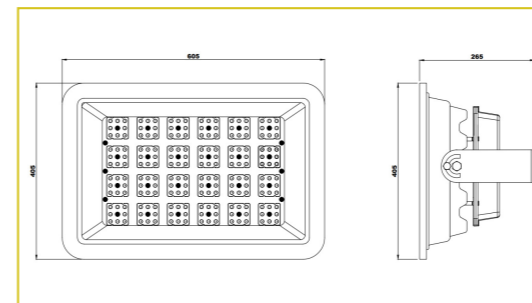

FIELDPRO 500W

MODEL NO. & DESCRIPTION	WATTAGE	CRI	CCT	TOTAL LUMENS	SPD
TFTHL 500W FIELDPRO	500W	70+	5700K	65000 LUMENS	INBUILT 10KV