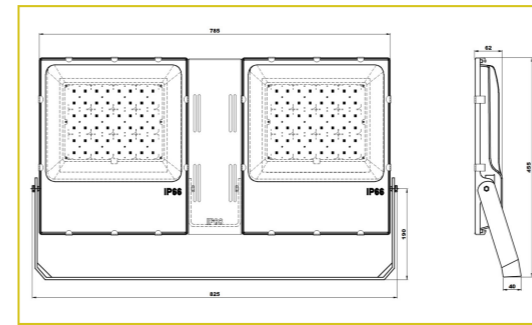

Inbuilt surge protection : CM - DM : 4kV/6kV

FIELDPRO 300W - 400W

MODEL NO. & DESCRIPTION	WATTAGE	CRI	CCT	TOTAL LUMENS	SPD
TFTHL 300W FIELDPRO	300W	70+	5700K	39000 LUMENS	INBUILT 10KV
TFTHL 350W FIELDPRO	350W	70+	5700K	45500 LUMENS	INBUILT 10KV
TFTHL 400W FIELDPRO	400W	70+	5700K	52000 LUMENS	INBUILT 10KV