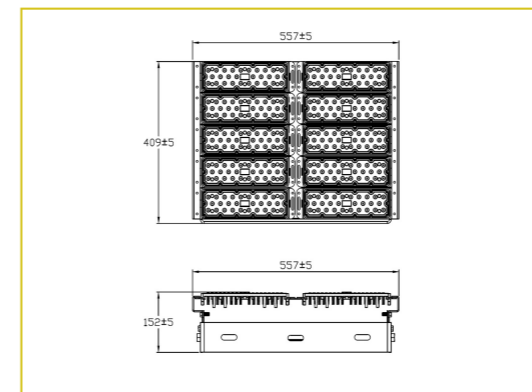

MODEL NO. & DESCRIPTION	WATTAGE	CRI	CCT	TOTAL LUMENS	SPD
TFTHL 500W FIELDPRO MAX	500W	70+	5700K	65000 LUMENS	INBUILT 10KV
TFTHL 500W X2 FIELDPRO MAX	1000W	70+	5700K	130000 LUMENS	INBUILT 10KV