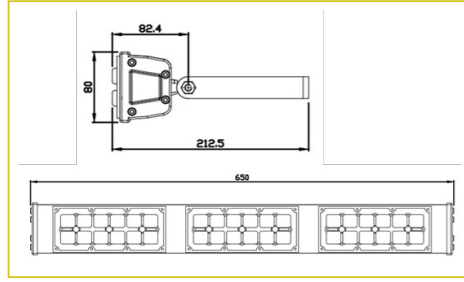

GLOWTRAIL 120W - 150W

MODEL NO. & DESCRIPTION	WATTAGE	CRI	CCT	TOTAL LUMENS	SPD
TFTHL 120W GLOWTRAIL	120W	70+	5700K	15600 LUMENS	INBUILT 10KV
TFTHL 150W GLOWTRAIL	150W	70+	5700K	19500 LUMENS	INBUILT 10KV