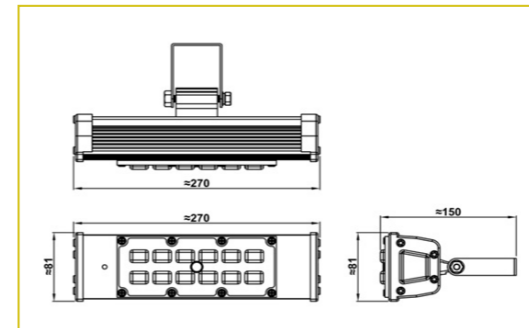

GLOWTRAIL 20W - 50W

MODEL NO. & DESCRIPTION	WATTAGE	CRI	CCT	TOTAL LUMENS	SPD
TFTHL 20W GLOWTRAIL	20W	70+	5700K	2600 LUMENS	OPTIONAL : INTERNAL 10KV
TFTHL 30W GLOWTRAIL	30W	70+	5700K	3900 LUMENS	OPTIONAL : INTERNAL 10KV
TFTHL 50W GLOWTRAIL	50W	70+	5700K	6500 LUMENS	OPTIONAL : INTERNAL 10KV