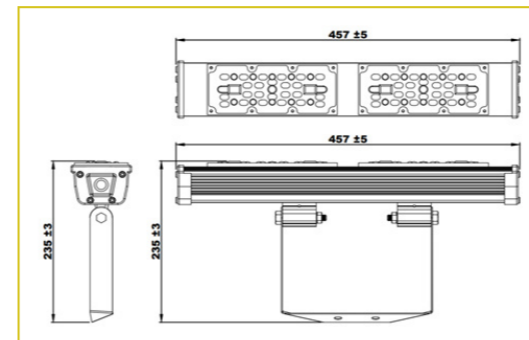

GLOWTRAIL 80W - 100W

MODEL NO. & DESCRIPTION	WATTAGE	CRI	CCT	TOTAL LUMENS	SPD
TFTHL 80W GLOWTRAIL	80W	70+	5700K	10400 LUMENS	INBUILT 10KV
TFTHL 100W GLOWTRAIL	100W	70+	5700K	13000 LUMENS	INBUILT 10KV