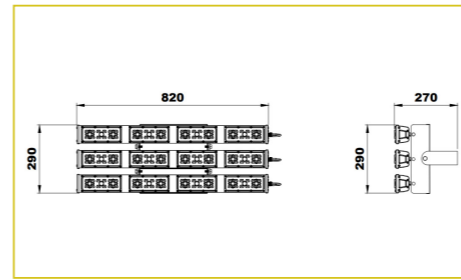

MODEL NO. & DESCRIPTION	WATTAGE	CRI	CCT	TOTAL LUMENS	SPD
TFTHL 500W GLOWTRAIL	500W	70+	5700K	65000 LUMENS	INBUILT 10KV
TFTHL 600W GLOWTRAIL	600W	70+	5700K	78000 LUMENS	INBUILT 10KV

Wattage tolerance = ±5%
While this catalogue serves as a general guide, specifications and availability may change. Please verify with **THNK** for the latest updates.