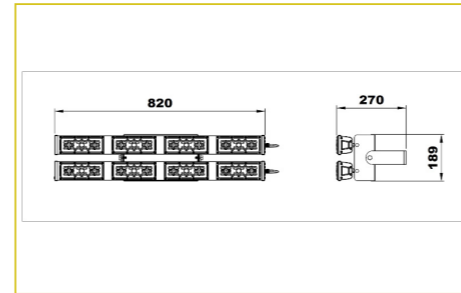

GLOWTRAIL 350W - 400W

MODEL NO. & DESCRIPTION	WATTAGE	CRI	CCT	TOTAL LUMENS	SPD
TFTHL 350W GLOWTRAIL	350W	70+	5700K	45500 LUMENS	INBUILT 10KV
TFTHL 400W GLOWTRAIL	400W	70+	5700K	52000 LUMENS	INBUILT 10KV

GLOWTRAIL 500W - 600W