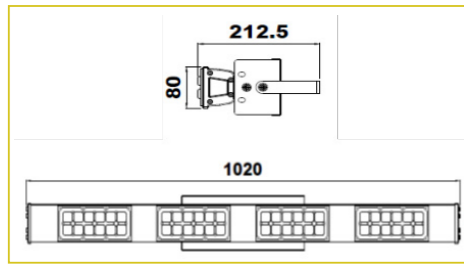

GLOWTRAIL 180W - 200W

MODEL NO. & DESCRIPTION	WATTAGE	CRI	CCT	TOTAL LUMENS	SPD
TFTHL 180W GLOWTRAIL	180W	70+	5700K	23400 LUMENS	INBUILT 10KV
TFTHL 200W GLOWTRAIL	200W	70+	5700K	26000 LUMENS	INBUILT 10KV