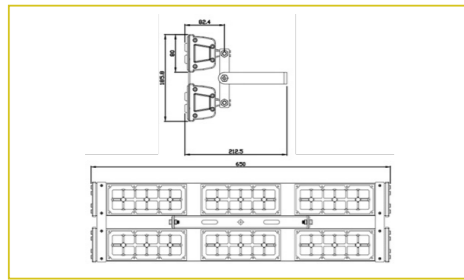

GLOWTRAIL 250W - 300W

MODEL NO. & DESCRIPTION	WATTAGE	CRI	CCT	TOTAL LUMENS	SPD
TFTHL 250W GLOWTRAIL	250W	70+	5700K	32500 LUMENS	INBUILT 10KV
TFTHL 300W GLOWTRAIL	300W	70+	5700K	39000 LUMENS	INBUILT 10KV