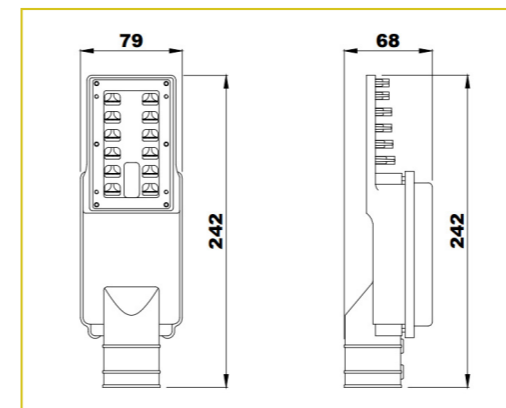

MODEL NO. & DESCRIPTION	WATTAGE	CRI	CCT	TOTAL LUMENS	SPD
TSL 18W ROADRUNNER	18W	70+	5700K	2160 LUMENS	OPTIONAL : EXTERNAL
TSL 20W ROADRUNNER	20W	70+	5700K	2400 LUMENS	OPTIONAL : EXTERNAL
TSL 25W ROADRUNNER	25W	70+	5700K	3000 LUMENS	OPTIONAL : EXTERNAL
TSL 30W ROADRUNNER	30W	70+	5700K	3600 LUMENS	OPTIONAL : EXTERNAL