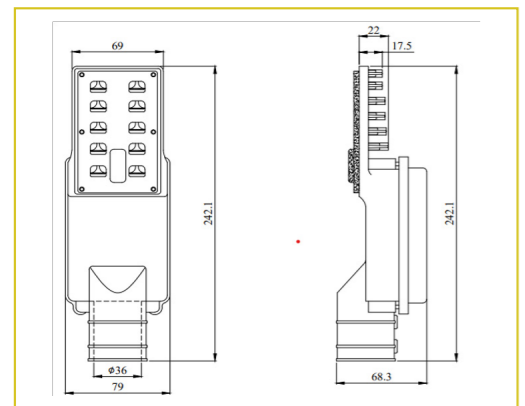

ROADRUNNER 35W - 45W

MODEL NO. & DESCRIPTION	WATTAGE	CRI	CCT	TOTAL LUMENS	SPD
TSL 35W ROADRUNNER	35W	70+	5700K	4200 LUMENS	OPTIONAL : EXTERNAL
TSL 45W ROADRUNNER	45W	70+	5700K	5400 LUMENS	OPTIONAL : EXTERNAL

ROADRUNNER 60W - 75W