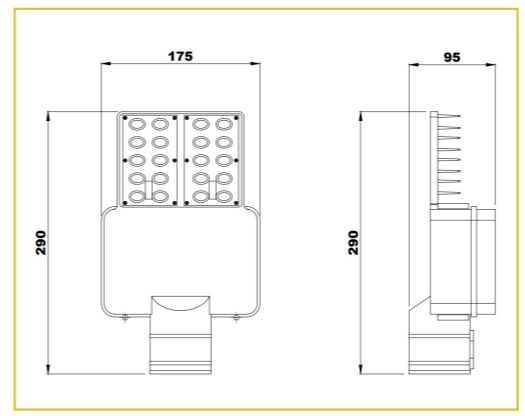

ROADRUNNER 90W - 120W

MODEL NO. & DESCRIPTION	WATTAGE	CRI	CCT	TOTAL LUMENS	SPD
TSL 90W ROADRUNNER	90W	70+	5700K	10800 LUMENS	INTERNAL
TSL 100W ROADRUNNER	100W	70+	5700K	12000 LUMENS	INTERNAL
TSL 120W ROADRUNNER	120W	70+	5700K	14400 LUMENS	INTERNAL

Wattage tolerance = ±5%
While this catalogue serves as a general guide, specifications and availability may change. Please verify with **THNK** for the latest updates.