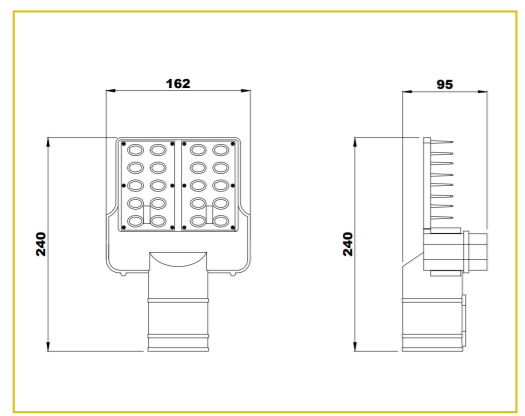

MODEL NO. & DESCRIPTION	WATTAGE	CRI	CCT	TOTAL LUMENS	SPD
TSL 60W ROADRUNNER	60W	70+	5700K	4200 LUMENS	INTERNAL
TSL 75W ROADRUNNER	75W	70+	5700K	5400 LUMENS	INTERNAL