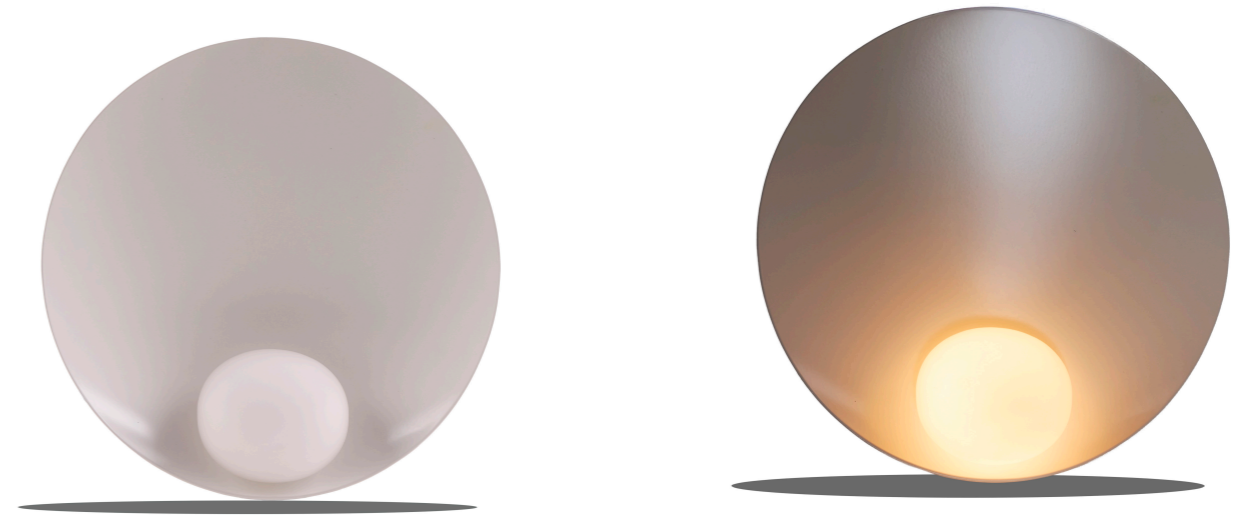

MODEL NO. & DESCRIPTION	WATTAGE	DIAMETER x WIDTH	CRI	CCT	TOTAL LUMENS	DRIVER
TSDLCL 3W PEARL	3W	260x110 MM	90	3000K	210 - 300 LUMENS	INTERNAL
TSDLCL 6W PEARL	6W	260x110 MM	90	3000K	420 - 600 LUMENS	INTERNAL